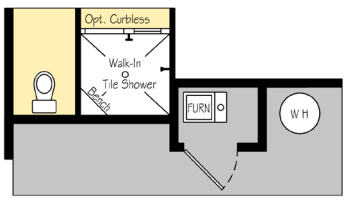

THE HOLLY

2,098 SF | 3 Bedroom | 2-2.5 Bath

 **Pacific Lifestyle Homes.com**

THE HOLLY

2,098 SF | 3 Bedroom | 2-2.5 Bath

Optional Large Mud-Set Shower

Optional Mud-Set Shower

In effort to continuously improve, PLH reserves the right to modify pricing, plans, policies, exteriors and specifications. These are computer generated and actual construction may vary. Some upgrades may be shown. Square footage is approximate. Plans and finishes vary from one neighborhood to another. OR CCB# 173524; WA LIC # PACIFLH924RI; WA LIC # GARRECH875LC Revised 2/2024