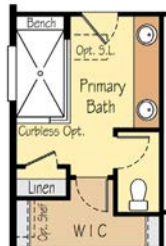

## 2,005 SF | 2-3 Bedroom | 2-3.5 Bath

Main Floor with Bonus Option

Opt. Powder Room

Optional Bonus

Optional Bonus with Bed and Bath

Opt. 3rd Bedroom

Opt. Soaking Tub

Opt. Large Custom Glass Mud-Set Shower

Opt. 2nd Primary Bedroom