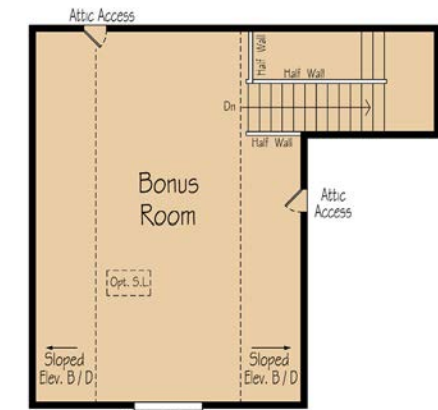

# THE MOLALLA

2,005 SF | 2-3 Bedroom | 2-3.5 Bath

 **Pacific Lifestyle Homes.com**

## 2,005 SF | 2-3 Bedroom | 2-3.5 Bath

Main Floor with Bonus Option

Opt. Powder Room

Optional Bonus

Optional Bonus with Bed and Bath

Opt. 3rd Bedroom

Opt. Soaking Tub

Opt. Large Custom Glass Mud-Set Shower

Opt. 2nd Primary Bedroom