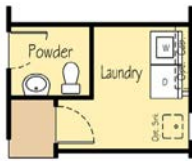

# THE MOLALLA

2,005 SF | 2-3 Bedroom | 2-3.5 Bath

 **Pacific Lifestyle Homes.com**

## 2,005 SF | 2-3 Bedroom | 2-3.5 Bath

Main Floor with Bonus Option

Opt. Powder Room

Optional Bonus

Optional Bonus with Bed and Bath

Opt. 3rd Bedroom

Opt. Soaking Tub

Opt. Large Custom Glass Mud-Set Shower