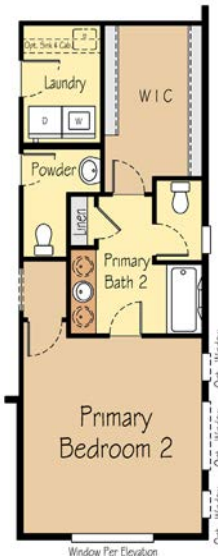

# THE MOLALLA

2,005 SF | 2-3 Bedroom | 2-3.5 Bath

 **Pacific Lifestyle Homes.com**

## 2,005 SF | 2-3 Bedroom | 2-3.5 Bath

Main Floor with Bonus Option

Opt. Powder Room

Optional Bonus

Optional Bonus with Bed and Bath

Opt. 3rd Bedroom

Opt. Soaking Tub

Opt. Large Custom Glass Mud-Set Shower

Opt. 2nd Primary Bedroom