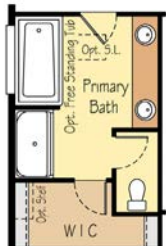

# THE MOLALLA

2,005 SF | 2-3 Bedroom | 2-3.5 Bath

 **Pacific Lifestyle Homes.com**

## 2,005 SF | 2-3 Bedroom | 2-3.5 Bath

Main Floor with Bonus Option

Opt. Powder Room

Optional Bonus

Optional Bonus with Bed and Bath

Opt. 3rd Bedroom

Opt. Soaking Tub

Opt. Large Custom Glass Mud-Set Shower

Opt. 2nd Primary Bedroom