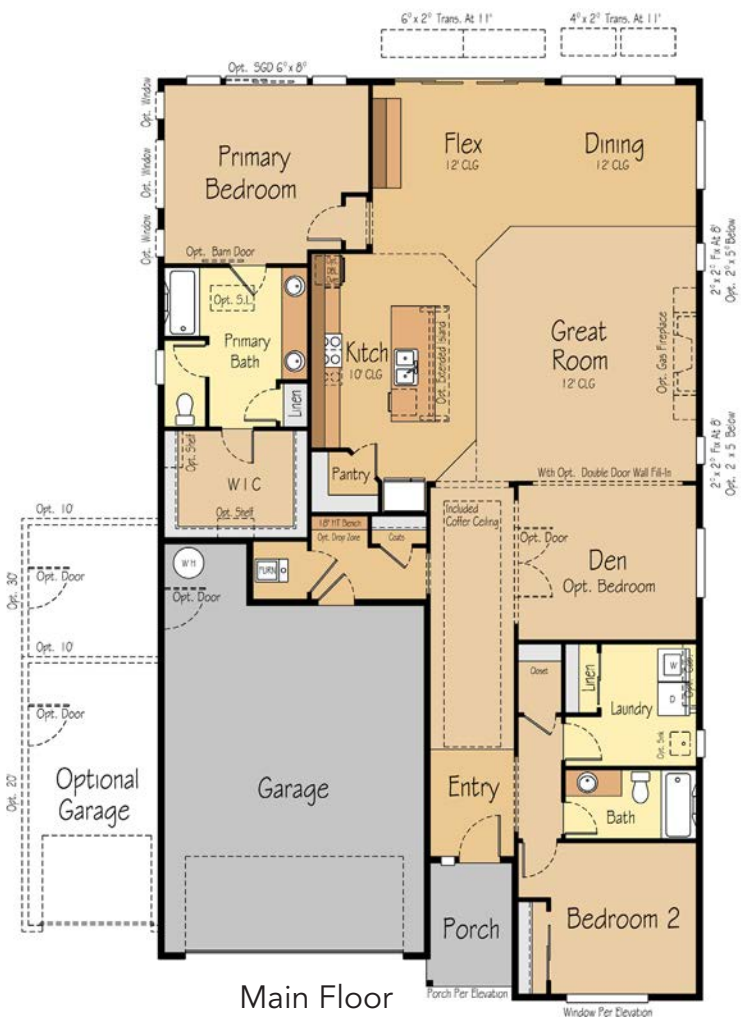

# THE MOLALLA

2,005 SF | 2-3 Bedroom | 2-3.5 Bath

 **Pacific Lifestyle Homes.com**

# THE MOLALLA

## 2,005 SF | 2-3 Bedroom | 2-3.5 Bath

Main Floor with Bonus Option

Opt. Powder Room

Optional Bonus

Optional Bonus with Bed and Bath

Opt. 3rd Bedroom

Opt. Soaking Tub

Opt. Large Custom Glass Mud-Set Shower

Opt. 2nd Primary Bedroom