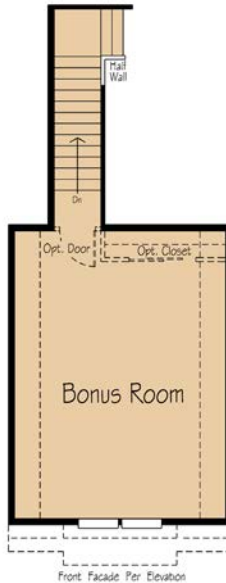

THE CASCADE

3,379 SF | 3-5 Bedroom | 2.5-4.5 Bath

 **Pacific Lifestyle Homes.com**

THE CASCADE

3,379 SF | 3-5 Bedroom | 2.5-5 Bath

Optional Large Mud-Set Shower

Optional Large Glass Mud-Set Shower

Alternate Powder Layout

Optional 4th Bedroom in lieu of Den

Optional Den with Powder Room

Upper Floor

Bonus with Powder Room

Optional 4th Bedroom