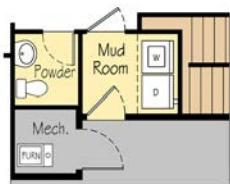

THE SPRUCE

3,213 SF | 4-5 Bedroom | 2.5-3.5 Bath

 **Pacific Lifestyle Homes.com**

In effort to continuously improve, PLH reserves the right to modify pricing, plans, policies, exteriors and specifications. These are computer generated and actual construction may vary. Some upgrades may be shown. Square footage is approximate. Plans and finishes vary from one neighborhood to another. OR CCB# 173524; WA LIC # PACIFLH924RI; WA LIC # GARRECH875LC Revised 3/2022 

THE SPRUCE

3,213 SF | 4-5 Bedroom | 2.5-3.5 Bath

Main Floor

Upper Floor

Custom mud-set shower option

Glass mud-set shower option

Main floor laundry option

Optional Jack and Jill bathroom

Optional bonus room