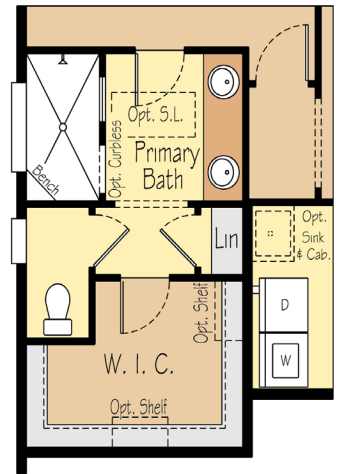

THE DESCHUTES

1,814 SF | 3 Bedroom | 2 Bath

 **Pacific Lifestyle Homes.com**

THE DESCHUTES

1,814 SF | 3 Bedroom | 2 Bath

Custom shower option in primary suite